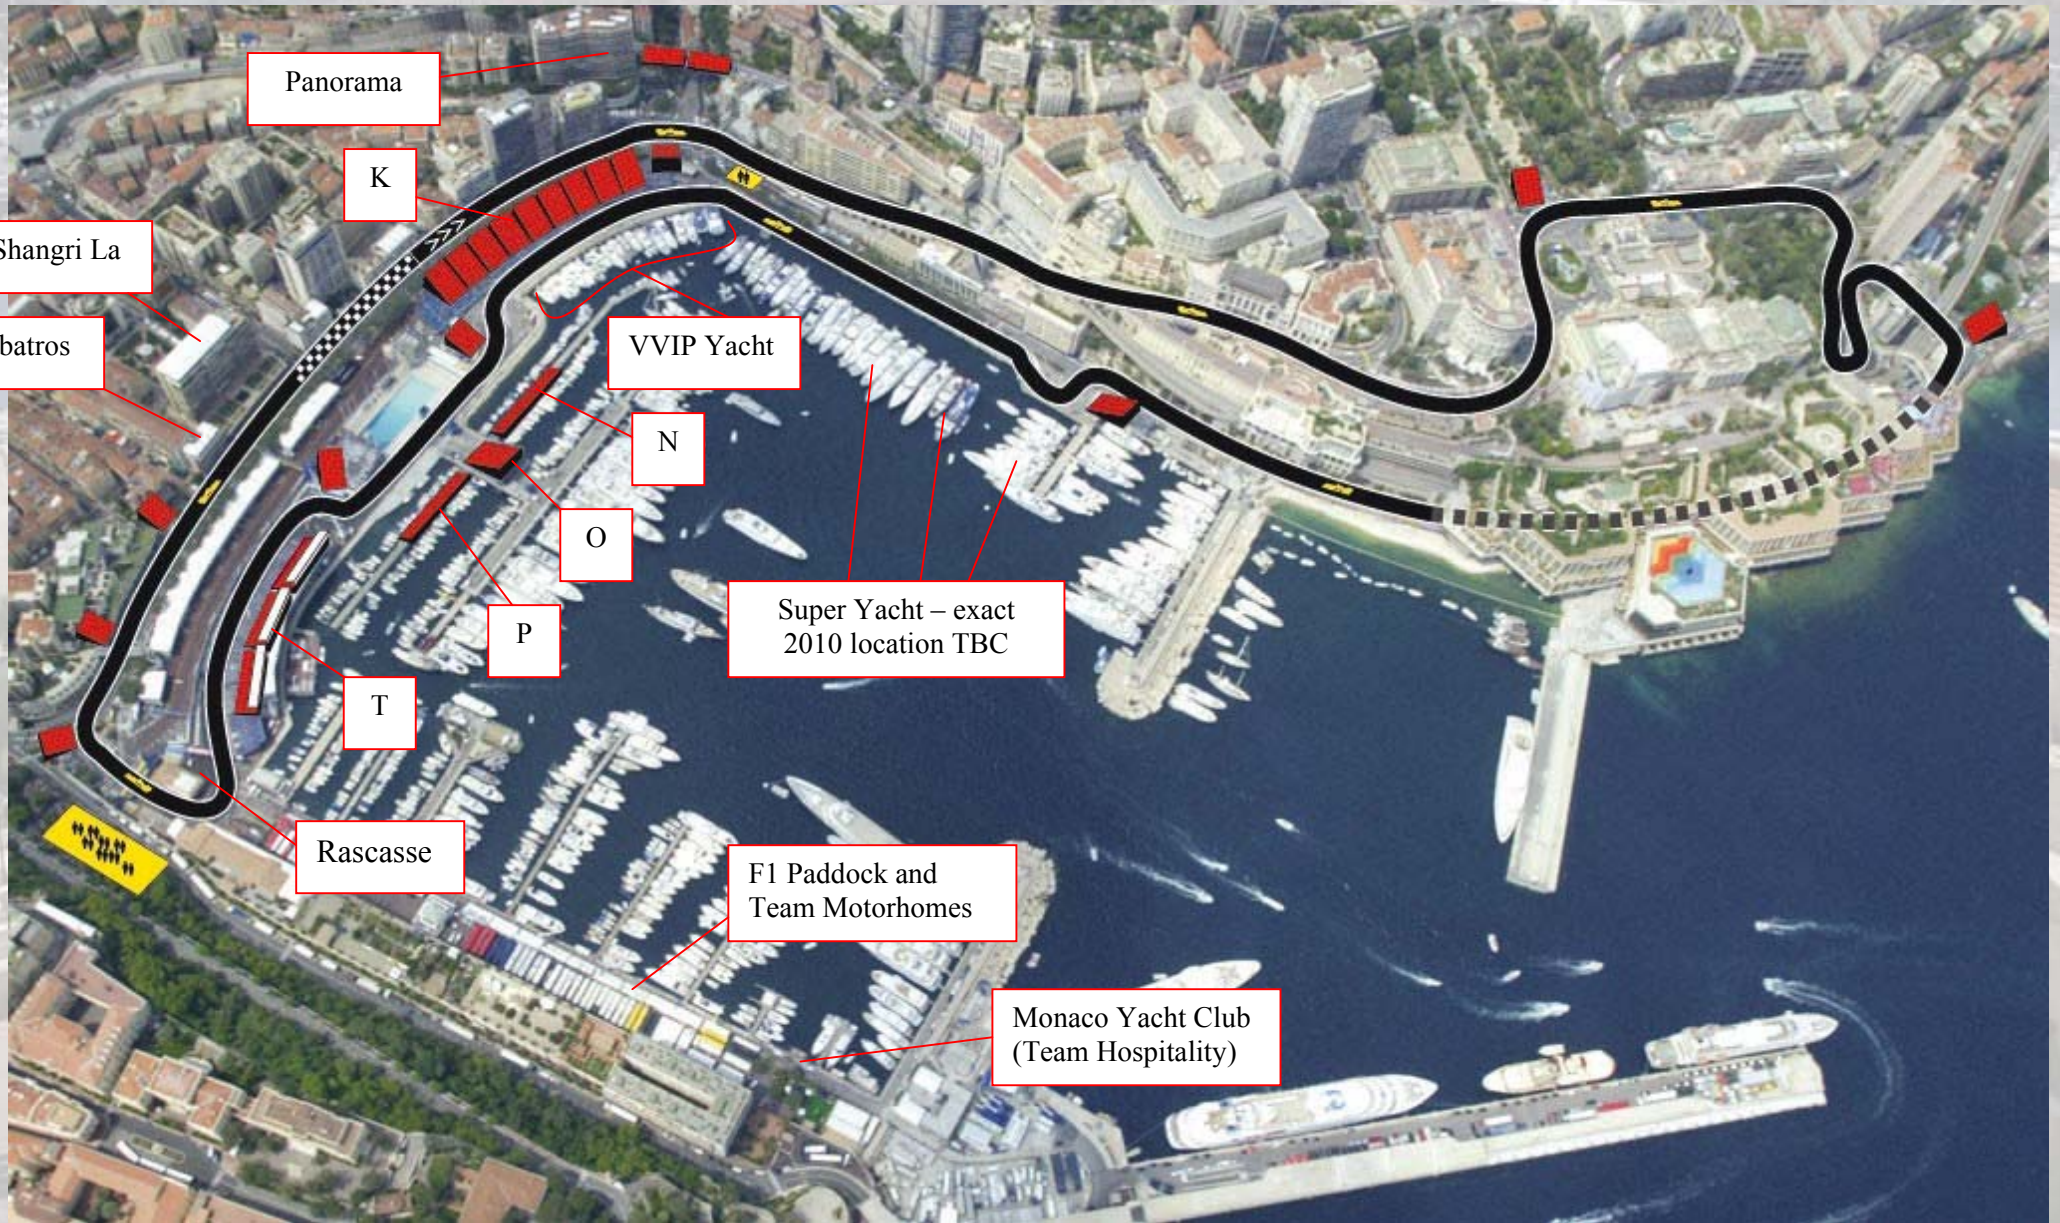

# MONACO GRAND PRIX VIEWING MAP

© Copyright Paragon Sports Management

020 8332 8640

[www.paragonsportsmanagement.com](http://www.paragonsportsmanagement.com)